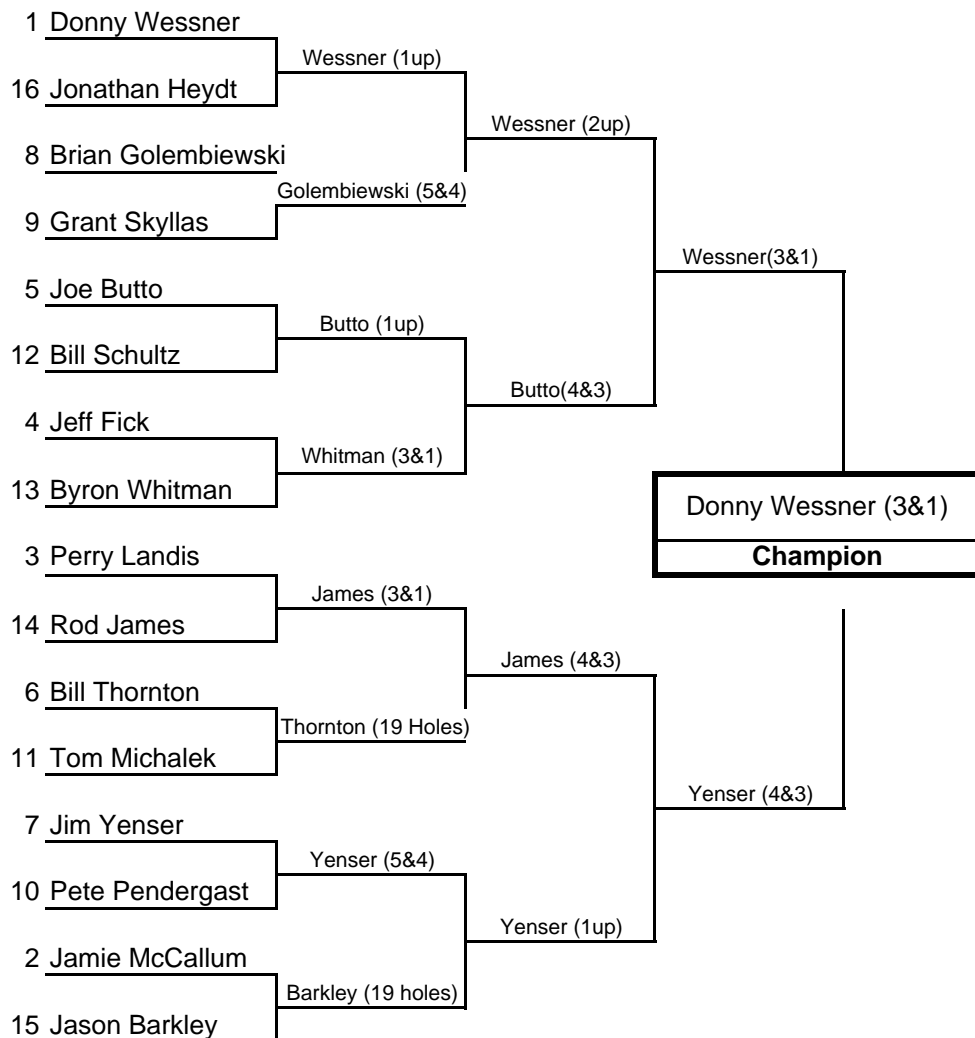

Match Play Championship

Berkshire CC - May 30-31, June 1, 2008

Donny Wessner 2008 Match Play Champion

Pictured R-L: Donny Wessner - 2008 Champion
Jim Yenser - Runner-up